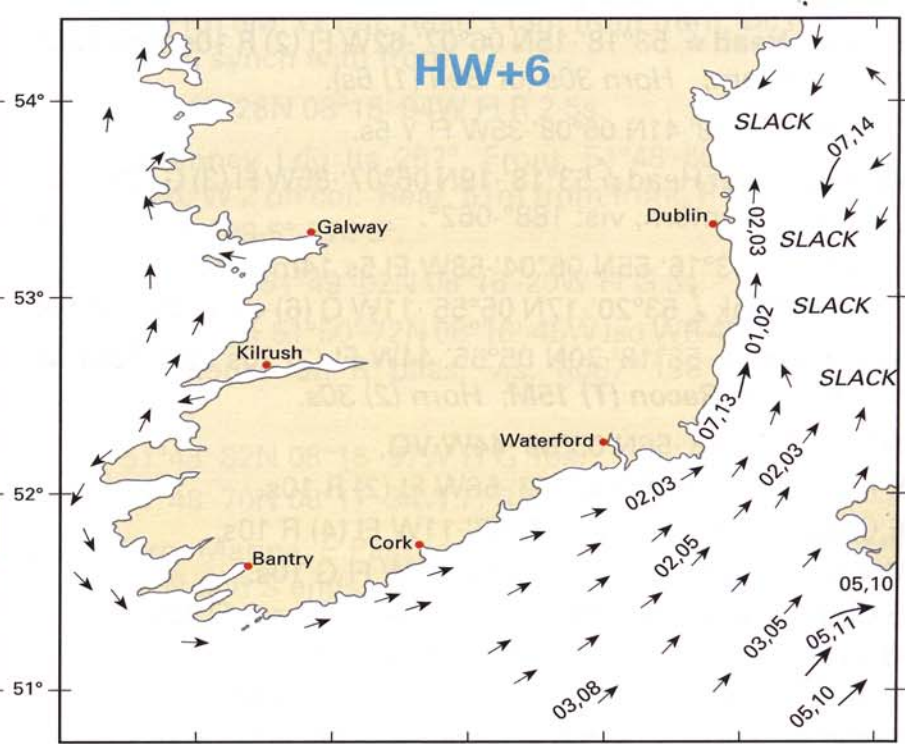

# HW-5

5 Hours before HW Dover (0530 before HW Dublin)

# HW-4

4 Hours before HW Dover (0430 before HW Dublin)

1 Hour before HW Dover (0130 before HW Dublin)

HW Dover (0030 before HW Dublin)

1 Hour after HW Dover (0030 after HW Dublin)

2 Hours after HW Dover (0130 after HW Dublin)

3 Hours after HW Dover (0230 after HW Dublin)

4 Hours after HW Dover (0330 after HW Dublin)

5 Hours after HW Dover (0430 after HW Dublin)

6 Hours after HW Dover (0530 after HW Dublin)