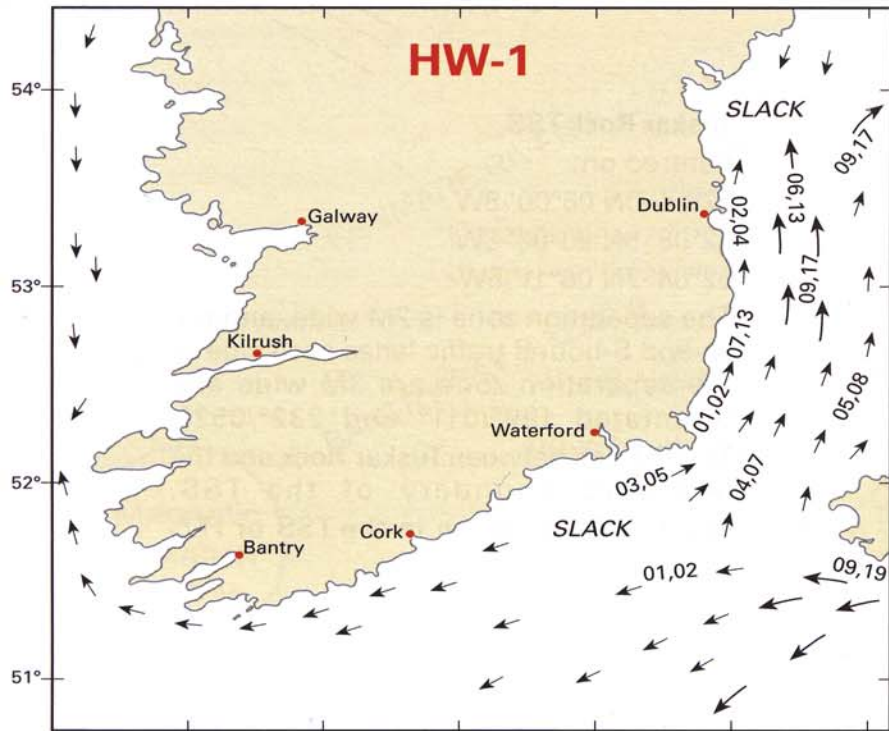

# HW-5

5 Hours before HW Dover (0530 before HW Dublin)

# HW-4

4 Hours before HW Dover (0430 before HW Dublin)

1 Hour before HW Dover (0130 before HW Dublin)

HW Dover (0030 before HW Dublin)

1 Hour after HW Dover (0030 after HW Dublin)

2 Hours after HW Dover (0130 after HW Dublin)

3 Hours after HW Dover (0230 after HW Dublin)

4 Hours after HW Dover (0330 after HW Dublin)

5 Hours after HW Dover (0430 after HW Dublin)

6 Hours after HW Dover (0530 after HW Dublin)