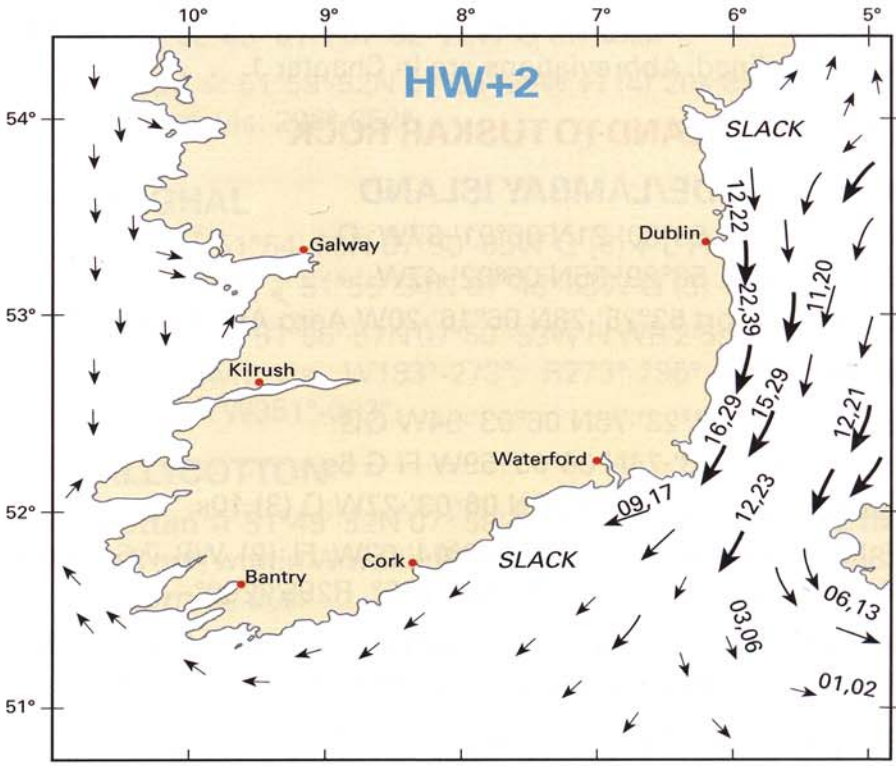

# HW-4

4 Hours before HW Dover (0430 before HW Dublin)

1 Hour before HW Dover (0130 before HW Dublin)

HW Dover (0030 before HW Dublin)

1 Hour after HW Dover (0030 after HW Dublin)

2 Hours after HW Dover (0130 after HW Dublin)

3 Hours after HW Dover (0230 after HW Dublin)

4 Hours after HW Dover (0330 after HW Dublin)

5 Hours after HW Dover (0430 after HW Dublin)

6 Hours after HW Dover (0530 after HW Dublin)