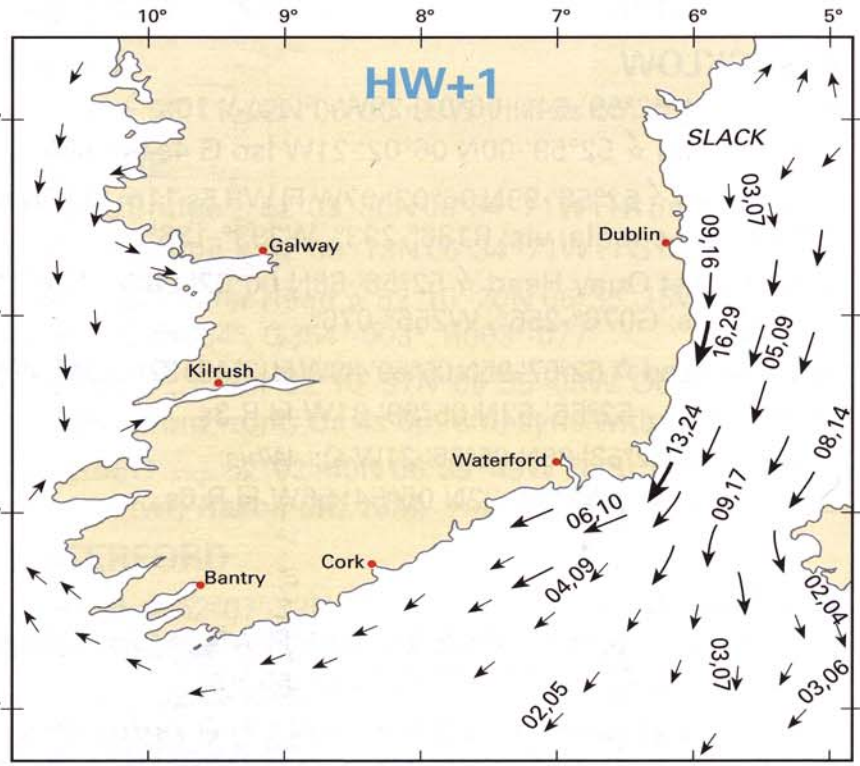

# HW-5

5 Hours before HW Dover (0530 before HW Dublin)

# HW-4

4 Hours before HW Dover (0430 before HW Dublin)

1 Hour before HW Dover (0130 before HW Dublin)

HW Dover (0030 before HW Dublin)

1 Hour after HW Dover (0030 after HW Dublin)

2 Hours after HW Dover (0130 after HW Dublin)

3 Hours after HW Dover (0230 after HW Dublin)

4 Hours after HW Dover (0330 after HW Dublin)

5 Hours after HW Dover (0430 after HW Dublin)

6 Hours after HW Dover (0530 after HW Dublin)