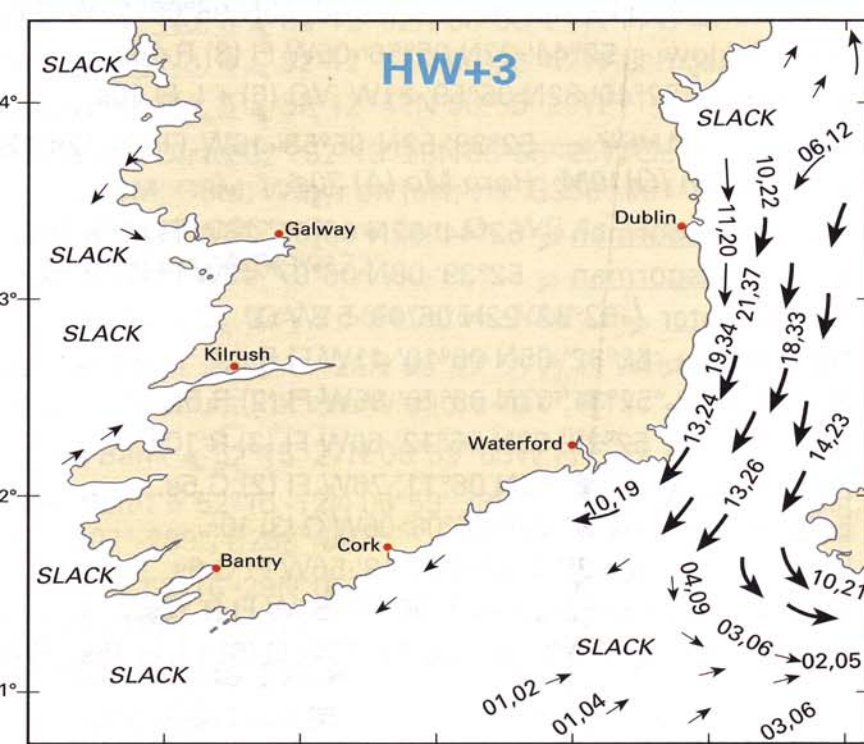

# HW-4

4 Hours before HW Dover (0430 before HW Dublin)

1 Hour before HW Dover (0130 before HW Dublin)

HW Dover (0030 before HW Dublin)

1 Hour after HW Dover (0030 after HW Dublin)

2 Hours after HW Dover (0130 after HW Dublin)

3 Hours after HW Dover (0230 after HW Dublin)

4 Hours after HW Dover (0330 after HW Dublin)

5 Hours after HW Dover (0430 after HW Dublin)

6 Hours after HW Dover (0530 after HW Dublin)