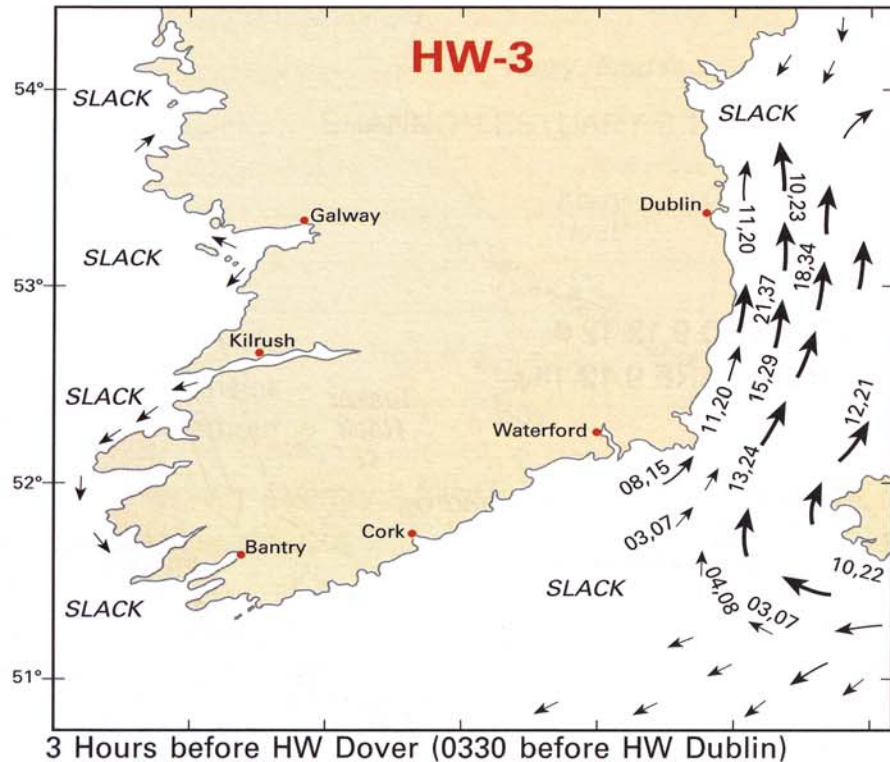

# HW-5

5 Hours before HW Dover (0530 before HW Dublin)

# HW-4

4 Hours before HW Dover (0430 before HW Dublin)

1 Hour before HW Dover (0130 before HW Dublin)

HW Dover (0030 before HW Dublin)

1 Hour after HW Dover (0030 after HW Dublin)

2 Hours after HW Dover (0130 after HW Dublin)

3 Hours after HW Dover (0230 after HW Dublin)

4 Hours after HW Dover (0330 after HW Dublin)

5 Hours after HW Dover (0430 after HW Dublin)

6 Hours after HW Dover (0530 after HW Dublin)