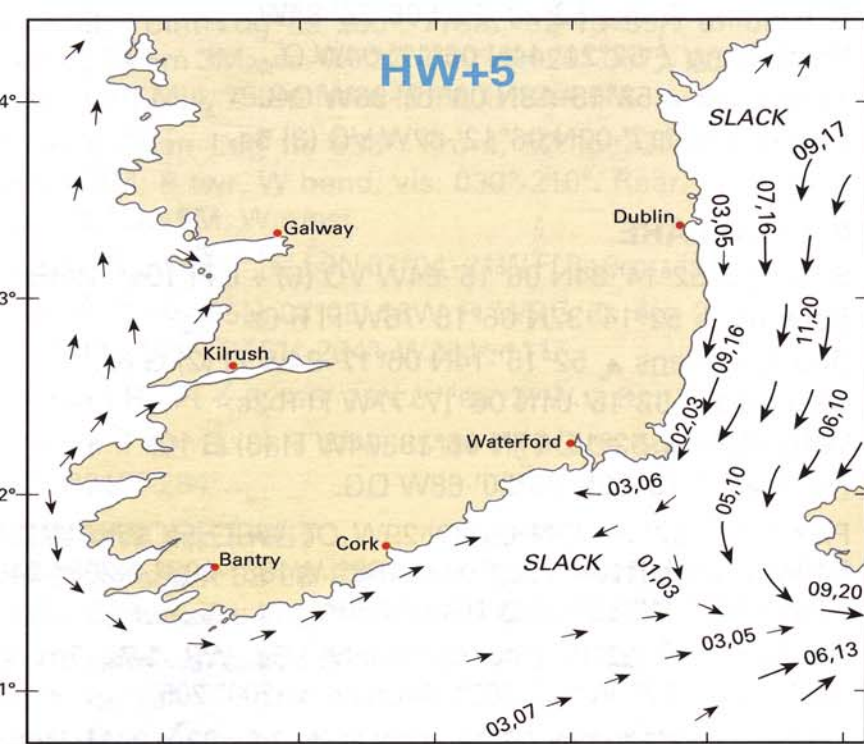

# HW-4

4 Hours before HW Dover (0430 before HW Dublin)

1 Hour before HW Dover (0130 before HW Dublin)

HW Dover (0030 before HW Dublin)

1 Hour after HW Dover (0030 after HW Dublin)

2 Hours after HW Dover (0130 after HW Dublin)

3 Hours after HW Dover (0230 after HW Dublin)

4 Hours after HW Dover (0330 after HW Dublin)

5 Hours after HW Dover (0430 after HW Dublin)

6 Hours after HW Dover (0530 after HW Dublin)