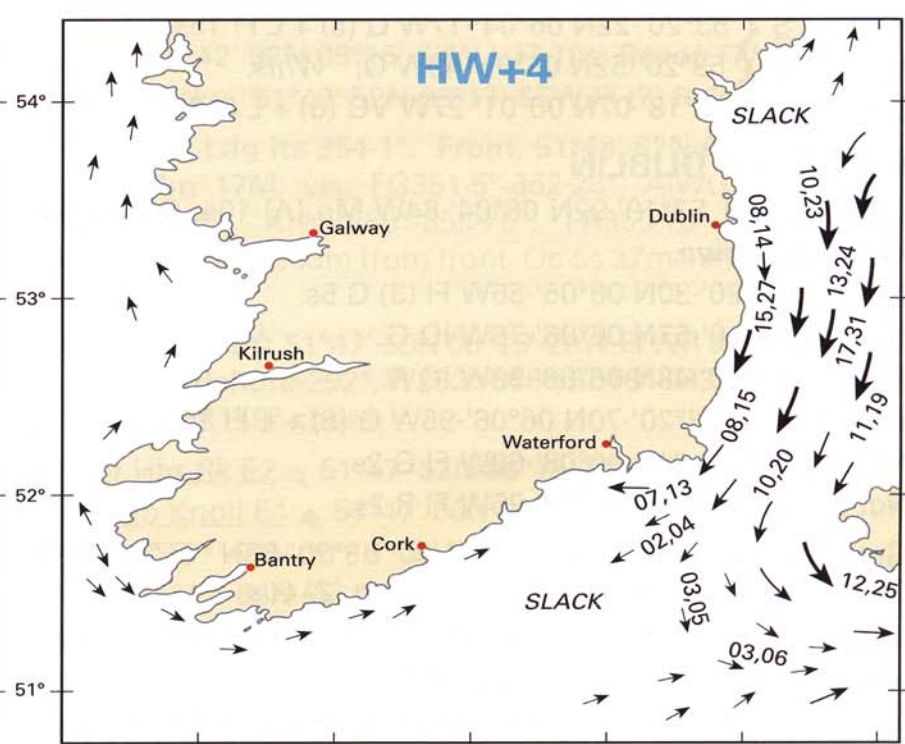

# HW-5

5 Hours before HW Dover (0530 before HW Dublin)

# HW-4

4 Hours before HW Dover (0430 before HW Dublin)

1 Hour before HW Dover (0130 before HW Dublin)

HW Dover (0030 before HW Dublin)

1 Hour after HW Dover (0030 after HW Dublin)

2 Hours after HW Dover (0130 after HW Dublin)

3 Hours after HW Dover (0230 after HW Dublin)

4 Hours after HW Dover (0330 after HW Dublin)

5 Hours after HW Dover (0430 after HW Dublin)

6 Hours after HW Dover (0530 after HW Dublin)