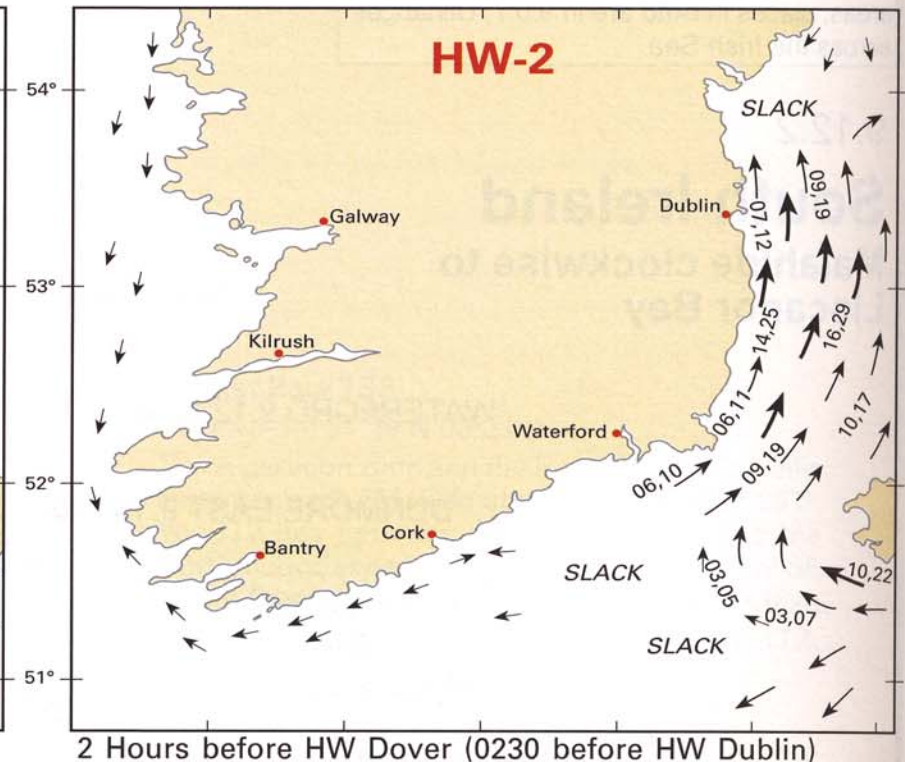

# HW-5

5 Hours before HW Dover (0530 before HW Dublin)

# HW-4

4 Hours before HW Dover (0430 before HW Dublin)

1 Hour before HW Dover (0130 before HW Dublin)

HW Dover (0030 before HW Dublin)

1 Hour after HW Dover (0030 after HW Dublin)

2 Hours after HW Dover (0130 after HW Dublin)

3 Hours after HW Dover (0230 after HW Dublin)

4 Hours after HW Dover (0330 after HW Dublin)

5 Hours after HW Dover (0430 after HW Dublin)

6 Hours after HW Dover (0530 after HW Dublin)