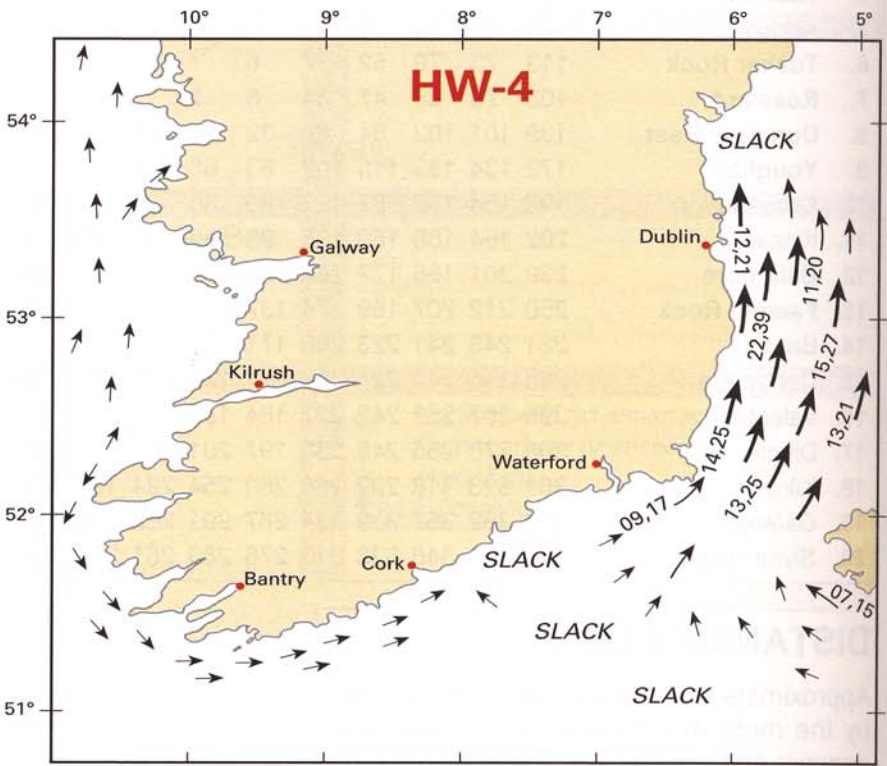

# HW-5

5 Hours before HW Dover (0530 before HW Dublin)

# HW-4

4 Hours before HW Dover (0430 before HW Dublin)

1 Hour before HW Dover (0130 before HW Dublin)

HW Dover (0030 before HW Dublin)

1 Hour after HW Dover (0030 after HW Dublin)

2 Hours after HW Dover (0130 after HW Dublin)

3 Hours after HW Dover (0230 after HW Dublin)

4 Hours after HW Dover (0330 after HW Dublin)

5 Hours after HW Dover (0430 after HW Dublin)

6 Hours after HW Dover (0530 after HW Dublin)