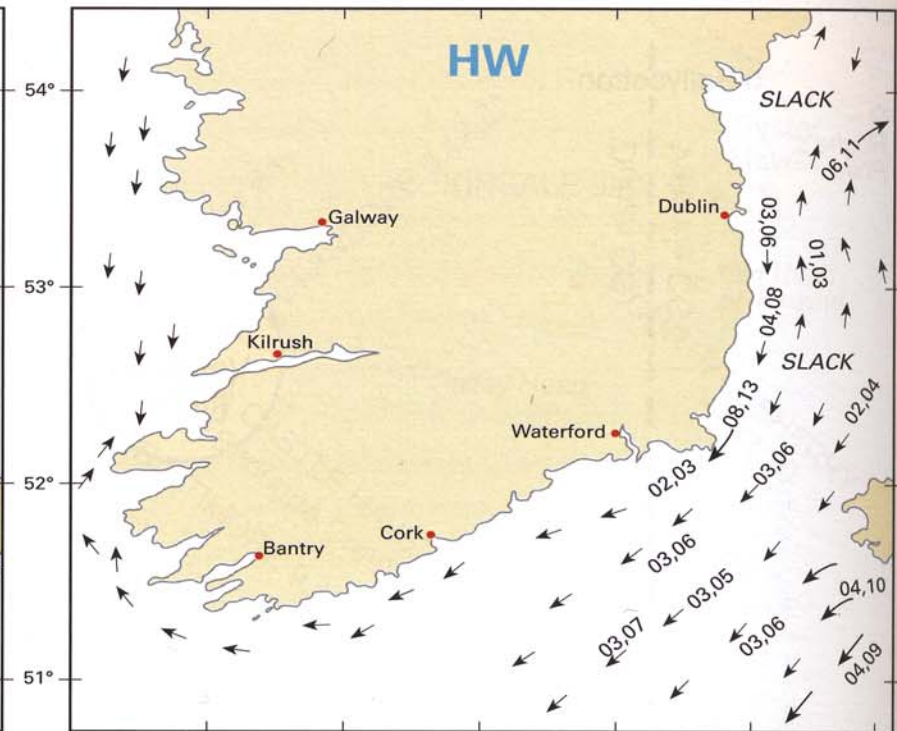

# HW-4

4 Hours before HW Dover (0430 before HW Dublin)

1 Hour before HW Dover (0130 before HW Dublin)

HW Dover (0030 before HW Dublin)

1 Hour after HW Dover (0030 after HW Dublin)

2 Hours after HW Dover (0130 after HW Dublin)

3 Hours after HW Dover (0230 after HW Dublin)

4 Hours after HW Dover (0330 after HW Dublin)

5 Hours after HW Dover (0430 after HW Dublin)

6 Hours after HW Dover (0530 after HW Dublin)