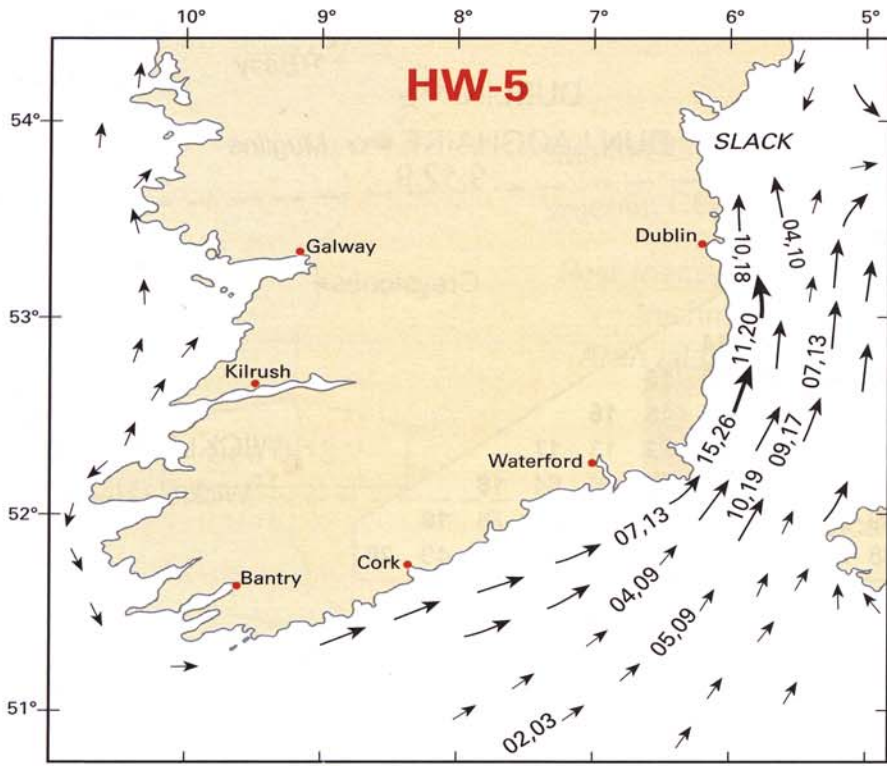

# HW-5

5 Hours before HW Dover (0530 before HW Dublin)

# HW-4

4 Hours before HW Dover (0430 before HW Dublin)

1 Hour before HW Dover (0130 before HW Dublin)

HW Dover (0030 before HW Dublin)

1 Hour after HW Dover (0030 after HW Dublin)

2 Hours after HW Dover (0130 after HW Dublin)

3 Hours after HW Dover (0230 after HW Dublin)

4 Hours after HW Dover (0330 after HW Dublin)

5 Hours after HW Dover (0430 after HW Dublin)

6 Hours after HW Dover (0530 after HW Dublin)