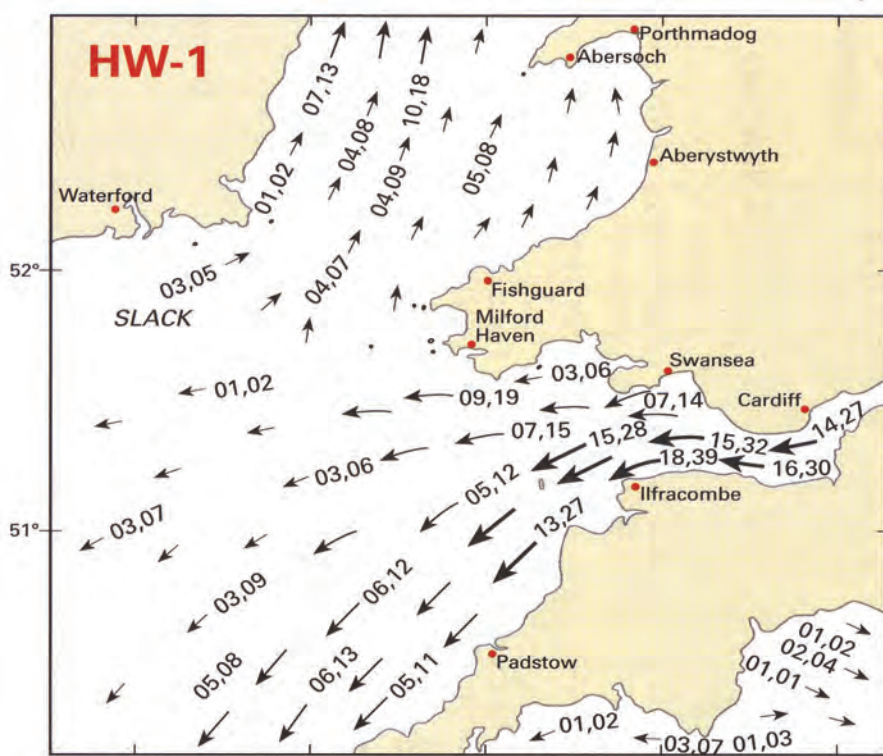

5 Hours before HW Dover (HW Milford Haven)

4 Hours before HW Dover (0100 after HW Milford Haven)

3 Hours before HW Dover (0200 after HW Milford Haven)

2 Hours before HW Dover (0300 after HW Milford Haven)

1 Hour before HW Dover (0400 after HW Milford Haven)

HW Dover (0500 after HW Milford Haven)

1 Hour after HW Dover (0600 after HW Milford Haven)

2 Hours after HW Dover (0525 before HW Milford Haven)

3 Hours after HW Dover (0425 before HW Milford Haven)

4 Hours after HW Dover (0325 before HW Milford Haven)

5 Hours after HW Dover (0225 before HW Milford Haven)

6 Hours after HW Dover (0125 before HW Milford Haven)