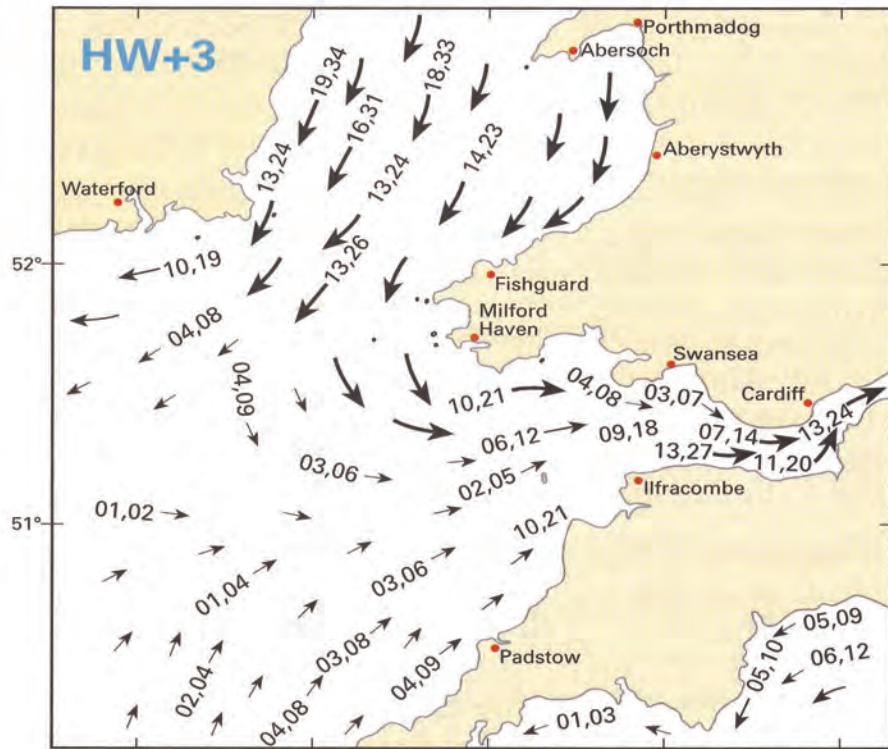

5 Hours before HW Dover (HW Milford Haven)

4 Hours before HW Dover (0100 after HW Milford Haven)

3 Hours before HW Dover (0200 after HW Milford Haven)

2 Hours before HW Dover (0300 after HW Milford Haven)

1 Hour before HW Dover (0400 after HW Milford Haven)

HW Dover (0500 after HW Milford Haven)

1 Hour after HW Dover (0600 after HW Milford Haven)

2 Hours after HW Dover (0525 before HW Milford Haven)

3 Hours after HW Dover (0425 before HW Milford Haven)

4 Hours after HW Dover (0325 before HW Milford Haven)

5 Hours after HW Dover (0225 before HW Milford Haven)

6 Hours after HW Dover (0125 before HW Milford Haven)