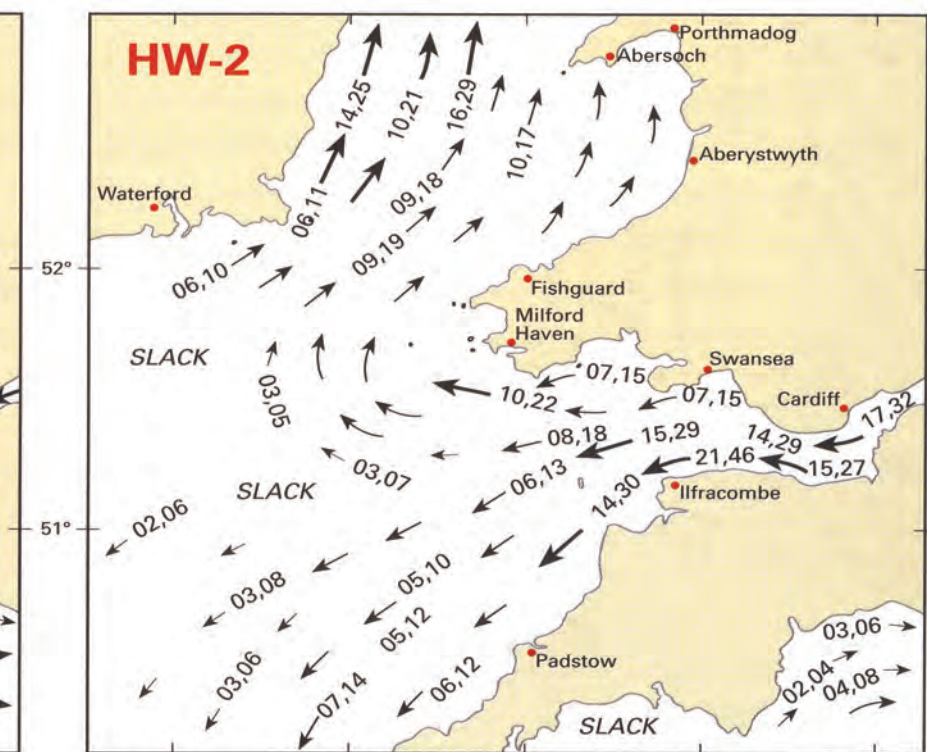

5 Hours before HW Dover (HW Milford Haven)

4 Hours before HW Dover (0100 after HW Milford Haven)

3 Hours before HW Dover (0200 after HW Milford Haven)

2 Hours before HW Dover (0300 after HW Milford Haven)

1 Hour before HW Dover (0400 after HW Milford Haven)

HW Dover (0500 after HW Milford Haven)

1 Hour after HW Dover (0600 after HW Milford Haven)

2 Hours after HW Dover (0525 before HW Milford Haven)

3 Hours after HW Dover (0425 before HW Milford Haven)

4 Hours after HW Dover (0325 before HW Milford Haven)

5 Hours after HW Dover (0225 before HW Milford Haven)

6 Hours after HW Dover (0125 before HW Milford Haven)