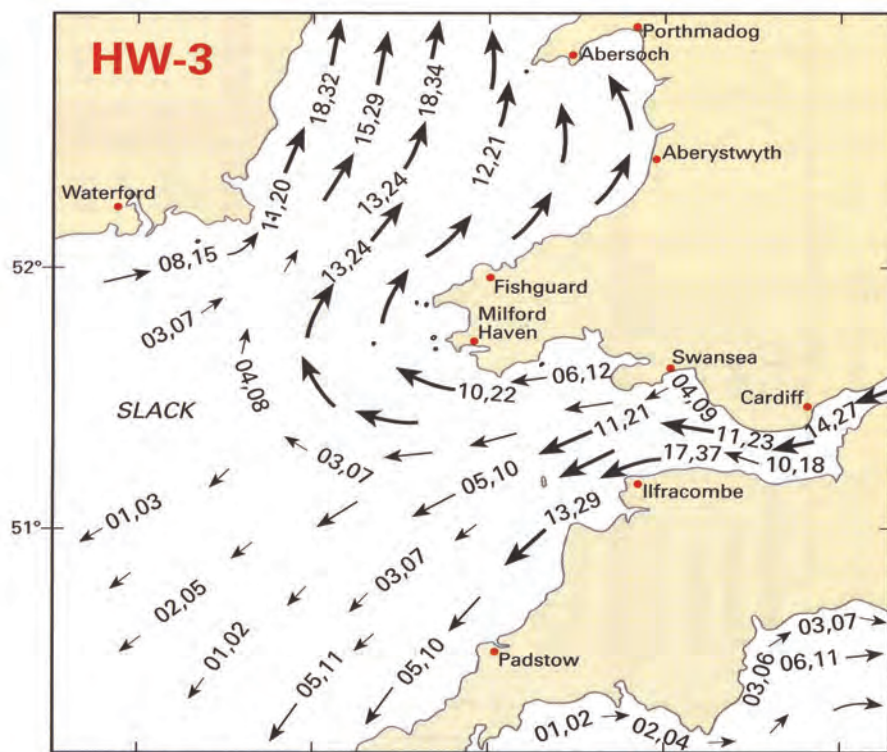

5 Hours before HW Dover (HW Milford Haven)

4 Hours before HW Dover (0100 after HW Milford Haven)

3 Hours before HW Dover (0200 after HW Milford Haven)

2 Hours before HW Dover (0300 after HW Milford Haven)

1 Hour before HW Dover (0400 after HW Milford Haven)

HW Dover (0500 after HW Milford Haven)

1 Hour after HW Dover (0600 after HW Milford Haven)

2 Hours after HW Dover (0525 before HW Milford Haven)

3 Hours after HW Dover (0425 before HW Milford Haven)

4 Hours after HW Dover (0325 before HW Milford Haven)

5 Hours after HW Dover (0225 before HW Milford Haven)

6 Hours after HW Dover (0125 before HW Milford Haven)