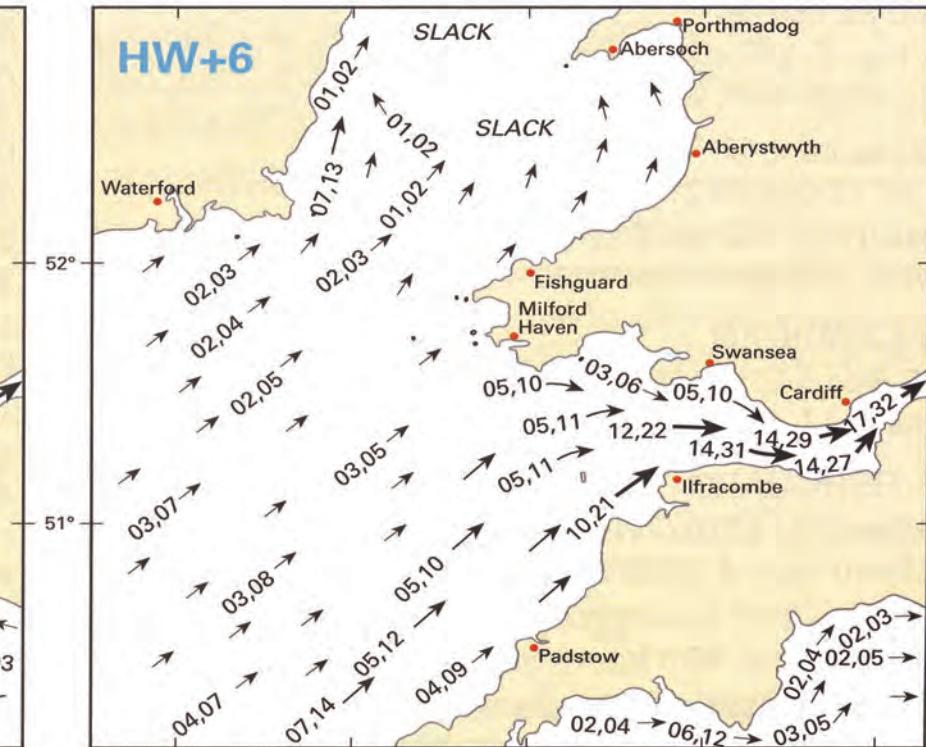

5 Hours before HW Dover (HW Milford Haven)

4 Hours before HW Dover (0100 after HW Milford Haven)

3 Hours before HW Dover (0200 after HW Milford Haven)

2 Hours before HW Dover (0300 after HW Milford Haven)

1 Hour before HW Dover (0400 after HW Milford Haven)

HW Dover (0500 after HW Milford Haven)

1 Hour after HW Dover (0600 after HW Milford Haven)

2 Hours after HW Dover (0525 before HW Milford Haven)

3 Hours after HW Dover (0425 before HW Milford Haven)

4 Hours after HW Dover (0325 before HW Milford Haven)

5 Hours after HW Dover (0225 before HW Milford Haven)

6 Hours after HW Dover (0125 before HW Milford Haven)