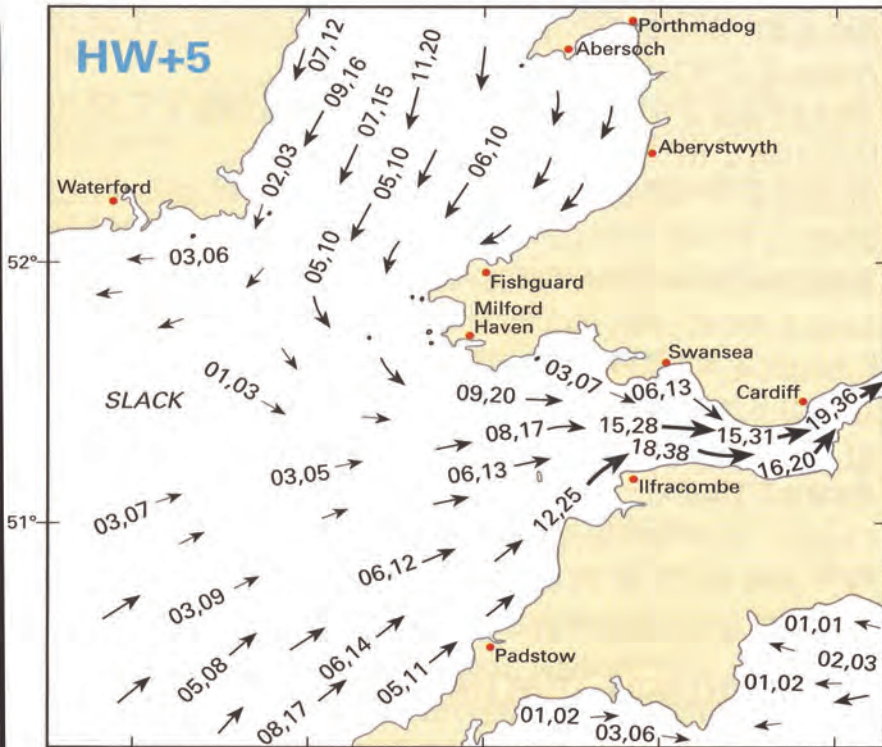

5 Hours before HW Dover (HW Milford Haven)

4 Hours before HW Dover (0100 after HW Milford Haven)

3 Hours before HW Dover (0200 after HW Milford Haven)

2 Hours before HW Dover (0300 after HW Milford Haven)

1 Hour before HW Dover (0400 after HW Milford Haven)

HW Dover (0500 after HW Milford Haven)

1 Hour after HW Dover (0600 after HW Milford Haven)

2 Hours after HW Dover (0525 before HW Milford Haven)

3 Hours after HW Dover (0425 before HW Milford Haven)

4 Hours after HW Dover (0325 before HW Milford Haven)

5 Hours after HW Dover (0225 before HW Milford Haven)

6 Hours after HW Dover (0125 before HW Milford Haven)