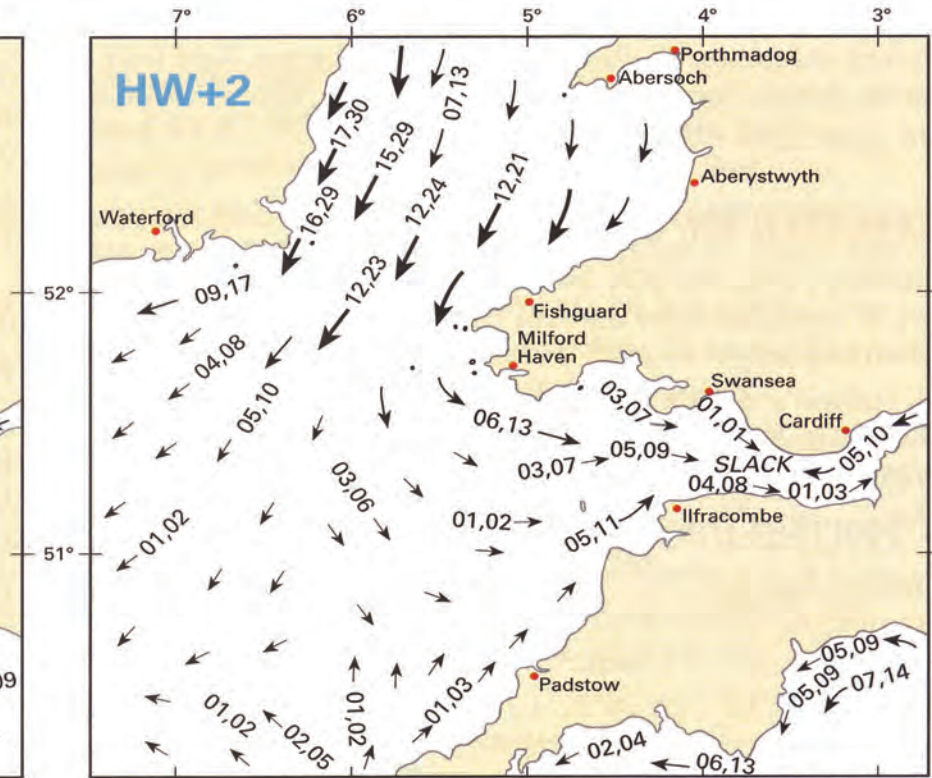

5 Hours before HW Dover (HW Milford Haven)

4 Hours before HW Dover (0100 after HW Milford Haven)

3 Hours before HW Dover (0200 after HW Milford Haven)

2 Hours before HW Dover (0300 after HW Milford Haven)

1 Hour before HW Dover (0400 after HW Milford Haven)

HW Dover (0500 after HW Milford Haven)

1 Hour after HW Dover (0600 after HW Milford Haven)

2 Hours after HW Dover (0525 before HW Milford Haven)

3 Hours after HW Dover (0425 before HW Milford Haven)

4 Hours after HW Dover (0325 before HW Milford Haven)

5 Hours after HW Dover (0225 before HW Milford Haven)

6 Hours after HW Dover (0125 before HW Milford Haven)