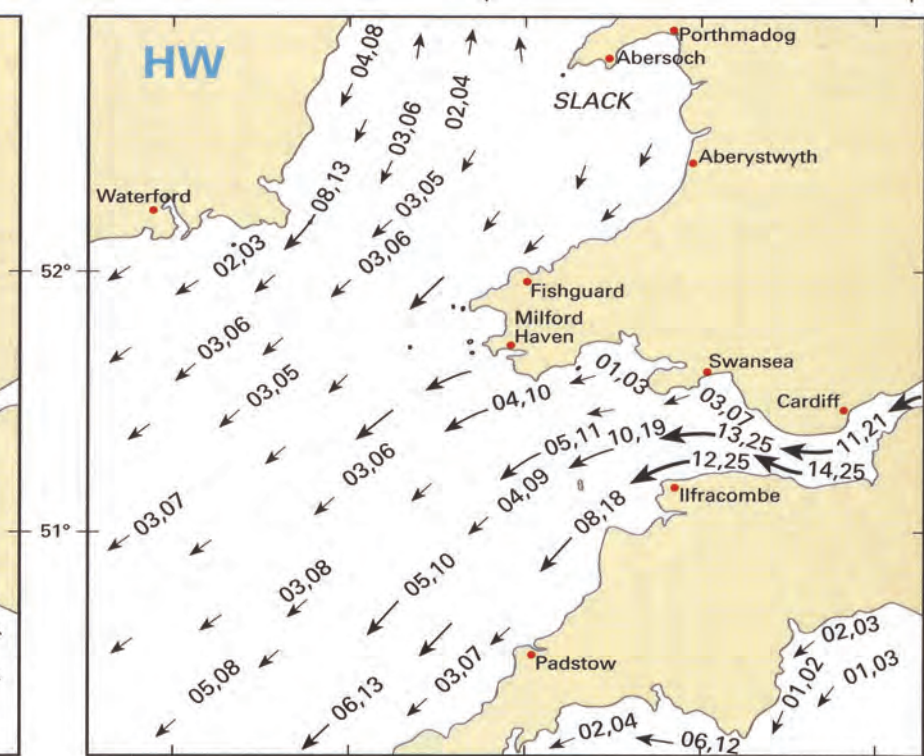

5 Hours before HW Dover (HW Milford Haven)

4 Hours before HW Dover (0100 after HW Milford Haven)

3 Hours before HW Dover (0200 after HW Milford Haven)

2 Hours before HW Dover (0300 after HW Milford Haven)

1 Hour before HW Dover (0400 after HW Milford Haven)

HW Dover (0500 after HW Milford Haven)

1 Hour after HW Dover (0600 after HW Milford Haven)

2 Hours after HW Dover (0525 before HW Milford Haven)

3 Hours after HW Dover (0425 before HW Milford Haven)

4 Hours after HW Dover (0325 before HW Milford Haven)

5 Hours after HW Dover (0225 before HW Milford Haven)

6 Hours after HW Dover (0125 before HW Milford Haven)