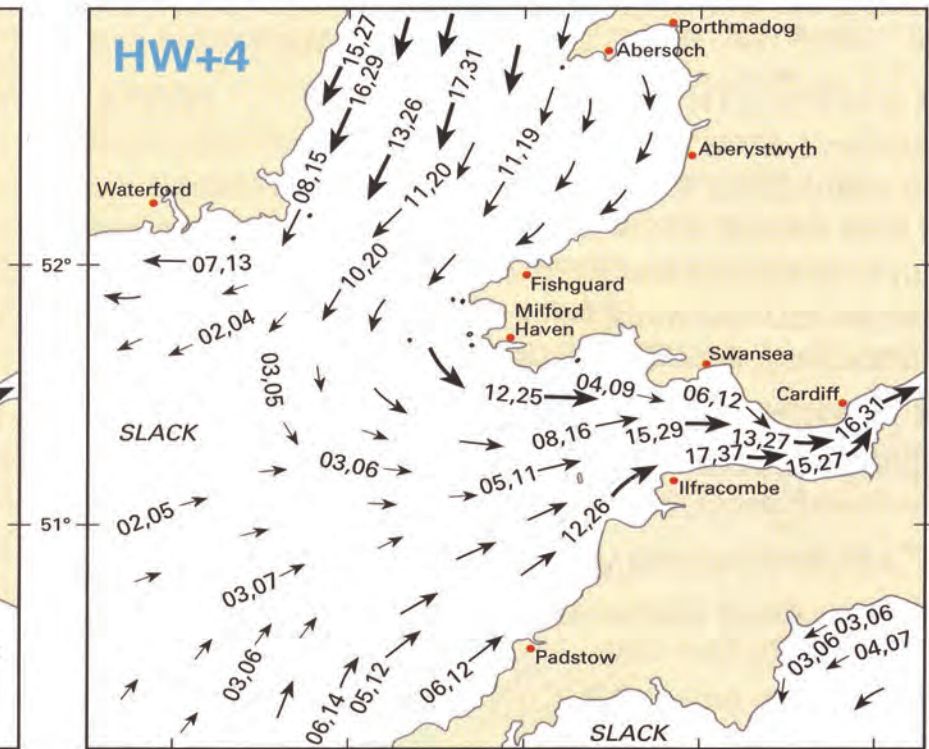

5 Hours before HW Dover (HW Milford Haven)

4 Hours before HW Dover (0100 after HW Milford Haven)

3 Hours before HW Dover (0200 after HW Milford Haven)

2 Hours before HW Dover (0300 after HW Milford Haven)

1 Hour before HW Dover (0400 after HW Milford Haven)

HW Dover (0500 after HW Milford Haven)

1 Hour after HW Dover (0600 after HW Milford Haven)

2 Hours after HW Dover (0525 before HW Milford Haven)

3 Hours after HW Dover (0425 before HW Milford Haven)

4 Hours after HW Dover (0325 before HW Milford Haven)

5 Hours after HW Dover (0225 before HW Milford Haven)

6 Hours after HW Dover (0125 before HW Milford Haven)