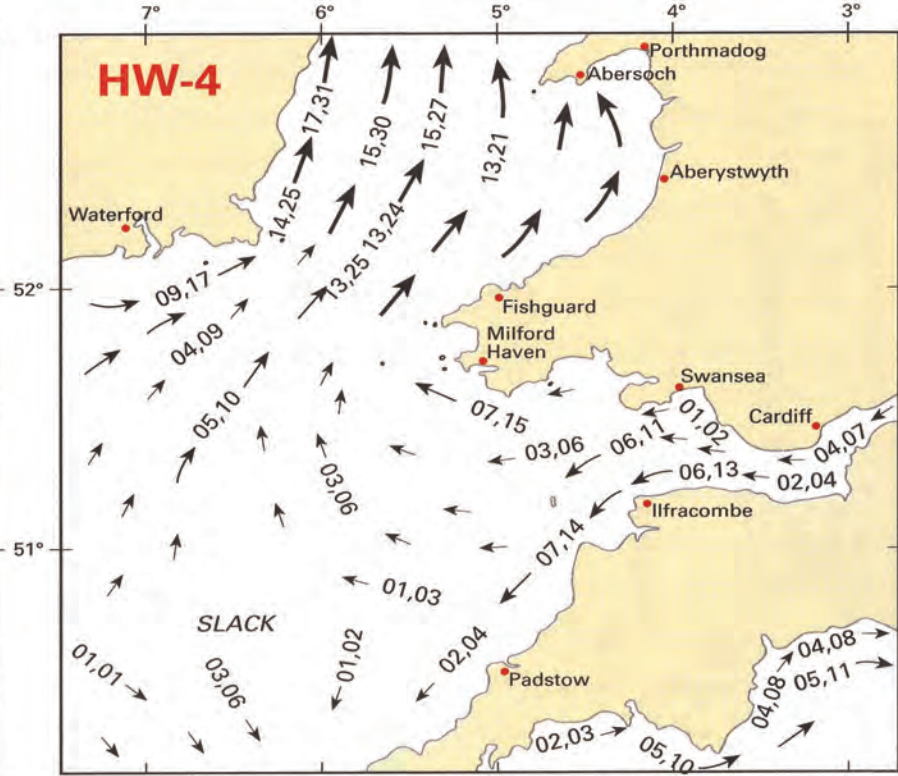

5 Hours before HW Dover (HW Milford Haven)

4 Hours before HW Dover (0100 after HW Milford Haven)

3 Hours before HW Dover (0200 after HW Milford Haven)

2 Hours before HW Dover (0300 after HW Milford Haven)

1 Hour before HW Dover (0400 after HW Milford Haven)

HW Dover (0500 after HW Milford Haven)

1 Hour after HW Dover (0600 after HW Milford Haven)

2 Hours after HW Dover (0525 before HW Milford Haven)

3 Hours after HW Dover (0425 before HW Milford Haven)

4 Hours after HW Dover (0325 before HW Milford Haven)

5 Hours after HW Dover (0225 before HW Milford Haven)

6 Hours after HW Dover (0125 before HW Milford Haven)