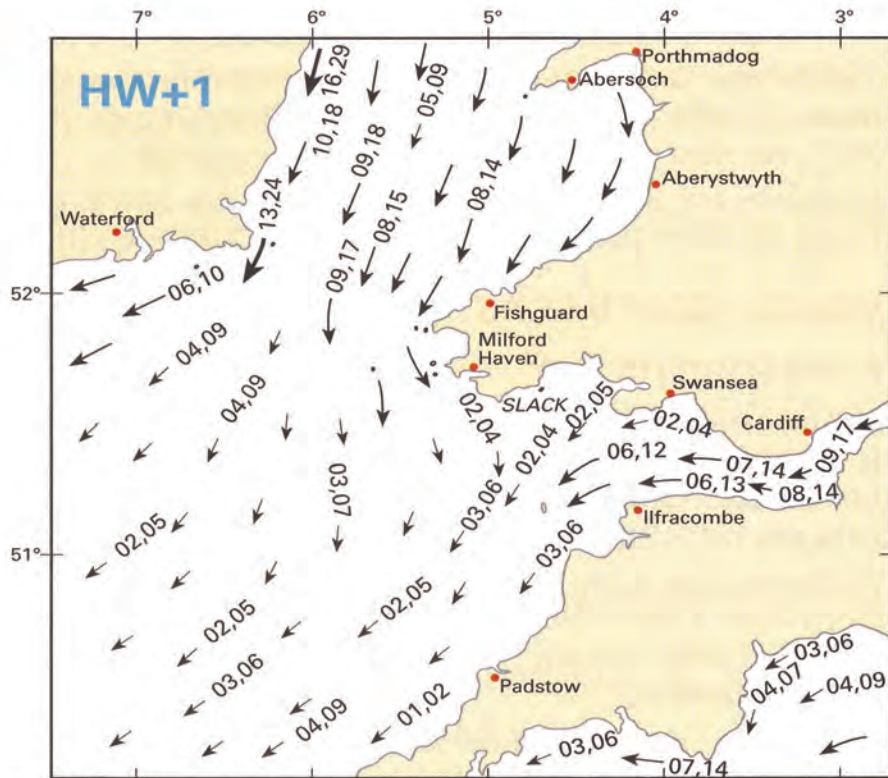

5 Hours before HW Dover (HW Milford Haven)

4 Hours before HW Dover (0100 after HW Milford Haven)

3 Hours before HW Dover (0200 after HW Milford Haven)

2 Hours before HW Dover (0300 after HW Milford Haven)

1 Hour before HW Dover (0400 after HW Milford Haven)

HW Dover (0500 after HW Milford Haven)

1 Hour after HW Dover (0600 after HW Milford Haven)

2 Hours after HW Dover (0525 before HW Milford Haven)

3 Hours after HW Dover (0425 before HW Milford Haven)

4 Hours after HW Dover (0325 before HW Milford Haven)

5 Hours after HW Dover (0225 before HW Milford Haven)

6 Hours after HW Dover (0125 before HW Milford Haven)